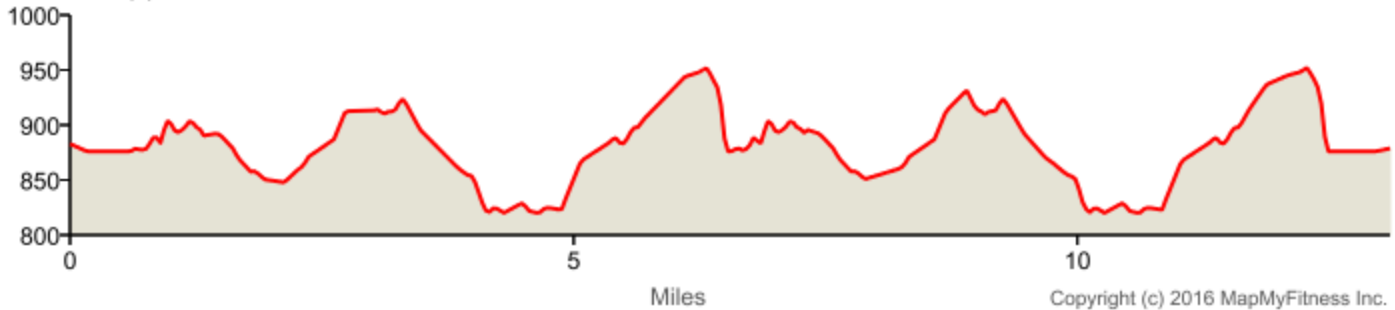

Movie Madness Half Marathon 2016 OH

Distance: 13.1 mi

Elevation: 476.09 ft (Max: 951.94 ft)

mapmyrun

ELEVATION (ft)

Copyright (c) 2016 MapMyFitness Inc.